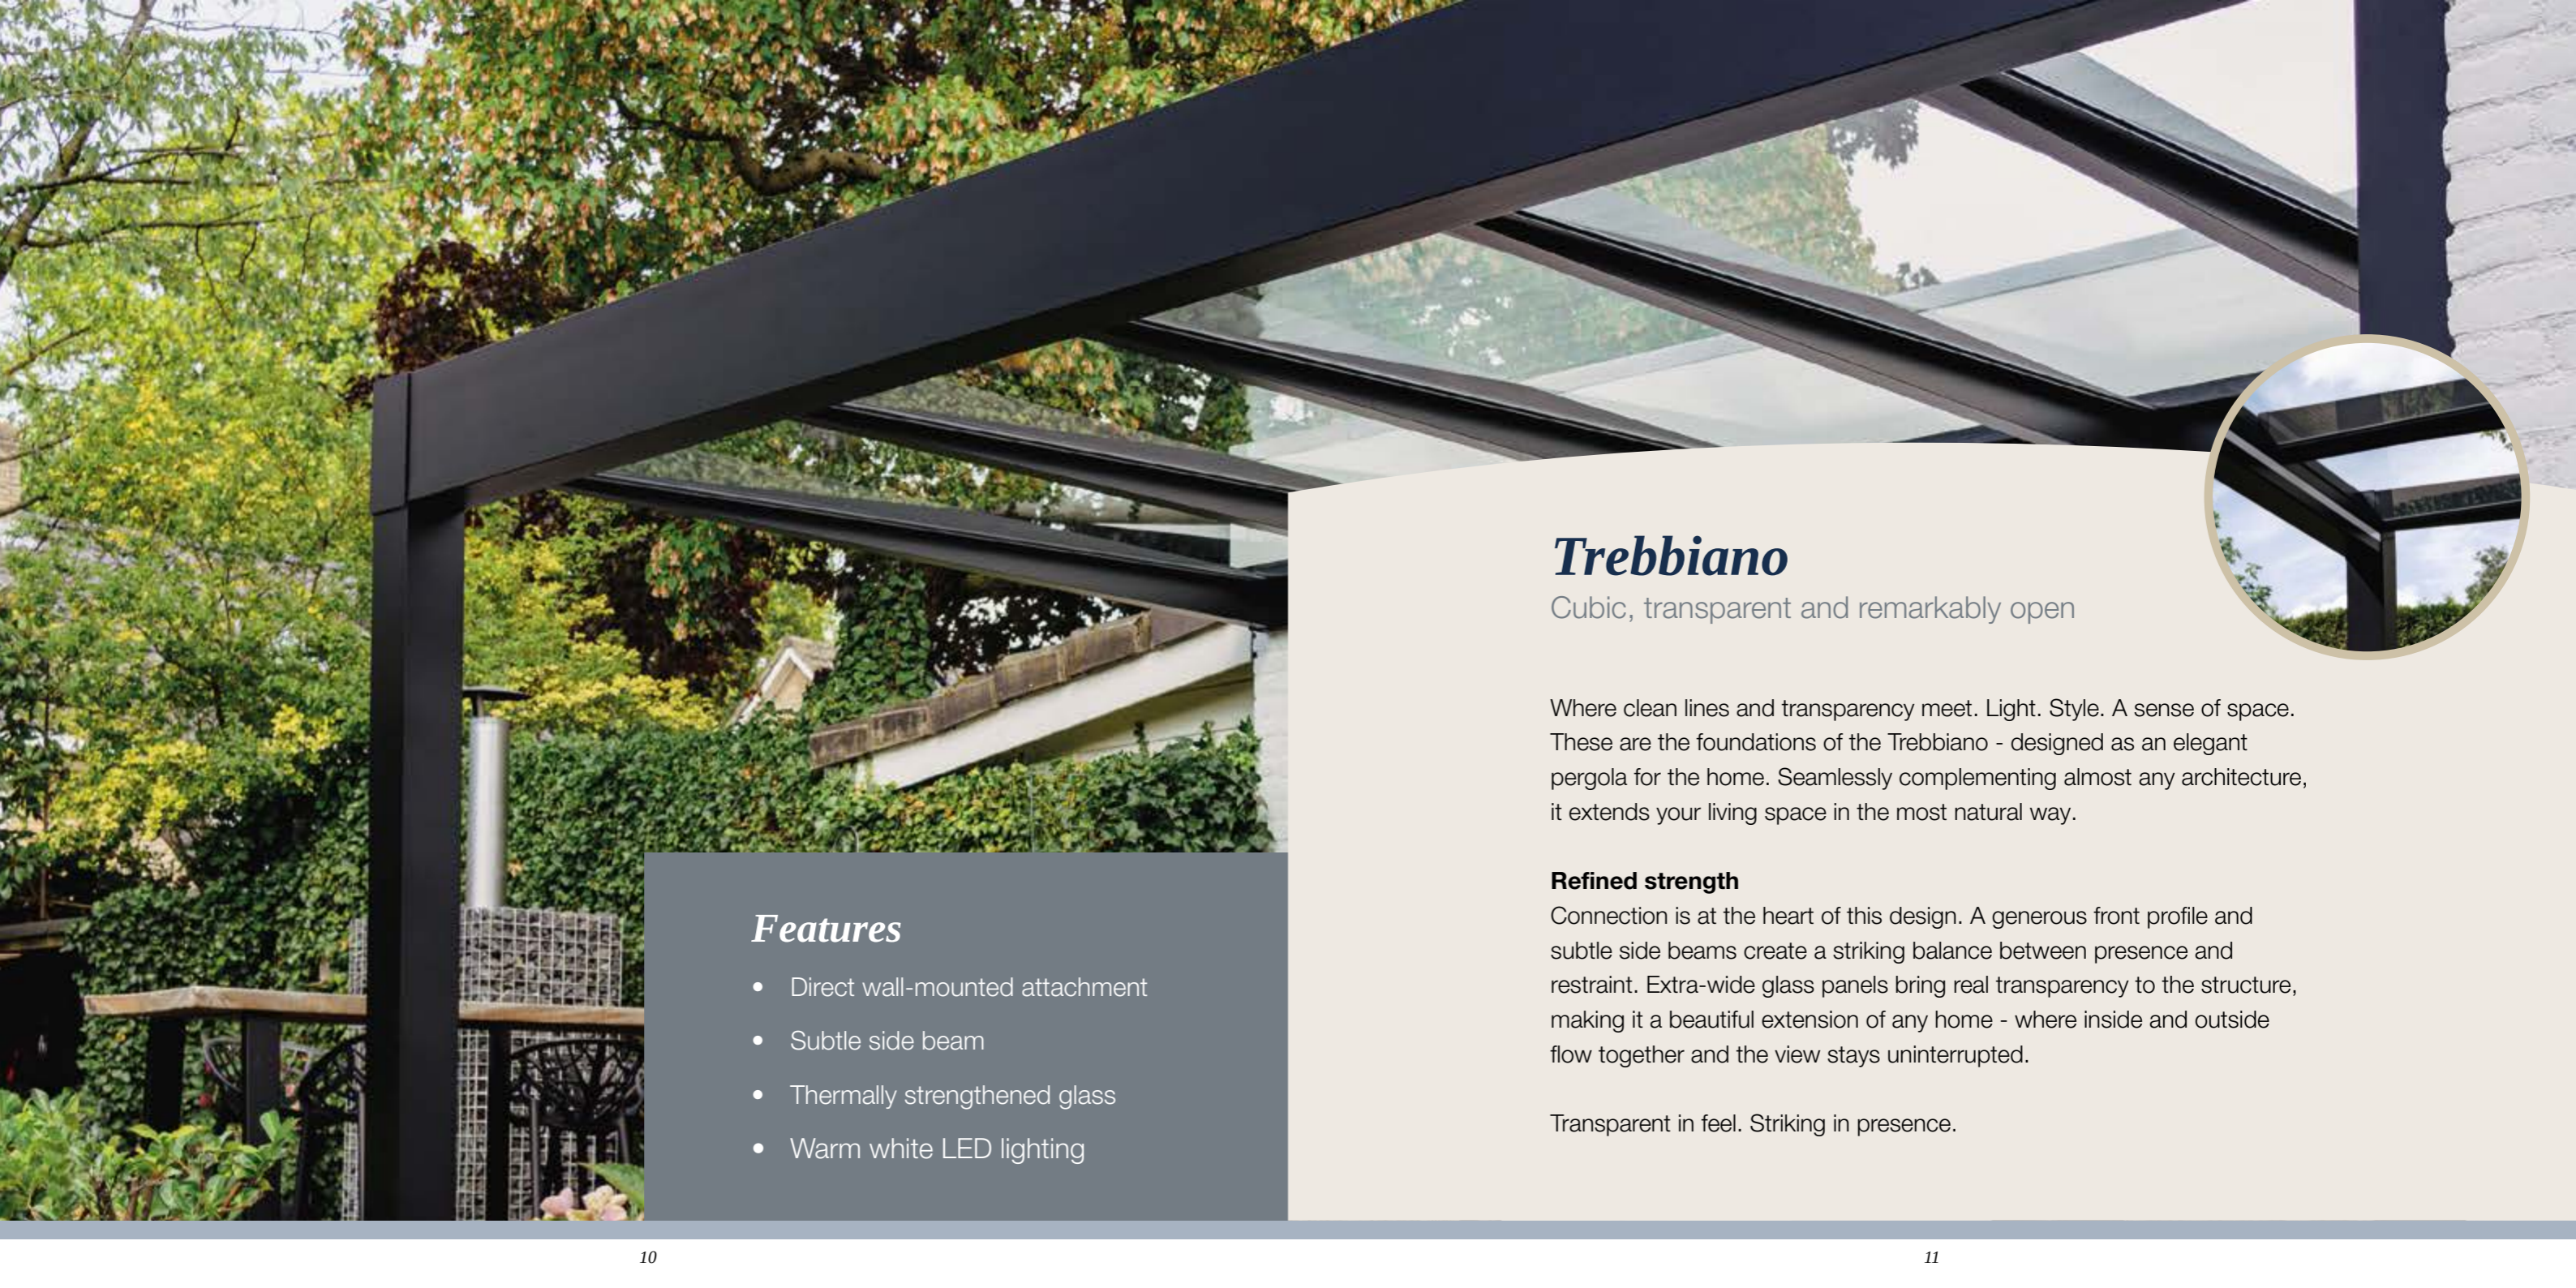

*Includes
integrated
rainwater
drainage*

***Designed to endure.
Built to be used.***

Features

- Direct wall-mounted attachment
- Subtle side beam
- Thermally strengthened glass
- Warm white LED lighting

Trebbiano

Cubic, transparent and remarkably open

Where clean lines and transparency meet. Light. Style. A sense of space. These are the foundations of the Trebbiano - designed as an elegant pergola for the home. Seamlessly complementing almost any architecture, it extends your living space in the most natural way.

Refined strength

Connection is at the heart of this design. A generous front profile and subtle side beams create a striking balance between presence and restraint. Extra-wide glass panels bring real transparency to the structure, making it a beautiful extension of any home - where inside and outside flow together and the view stays uninterrupted.

Pinela Tilt

Powerfully designed for an exceptional outdoor life

Discover the Pinela Tilt - a pergola defined by a bold aesthetic and strong character. Clean lines and a cubic design combine to offer maximum freedom in use. Perfect for those who see outdoor living as anything but ordinary.