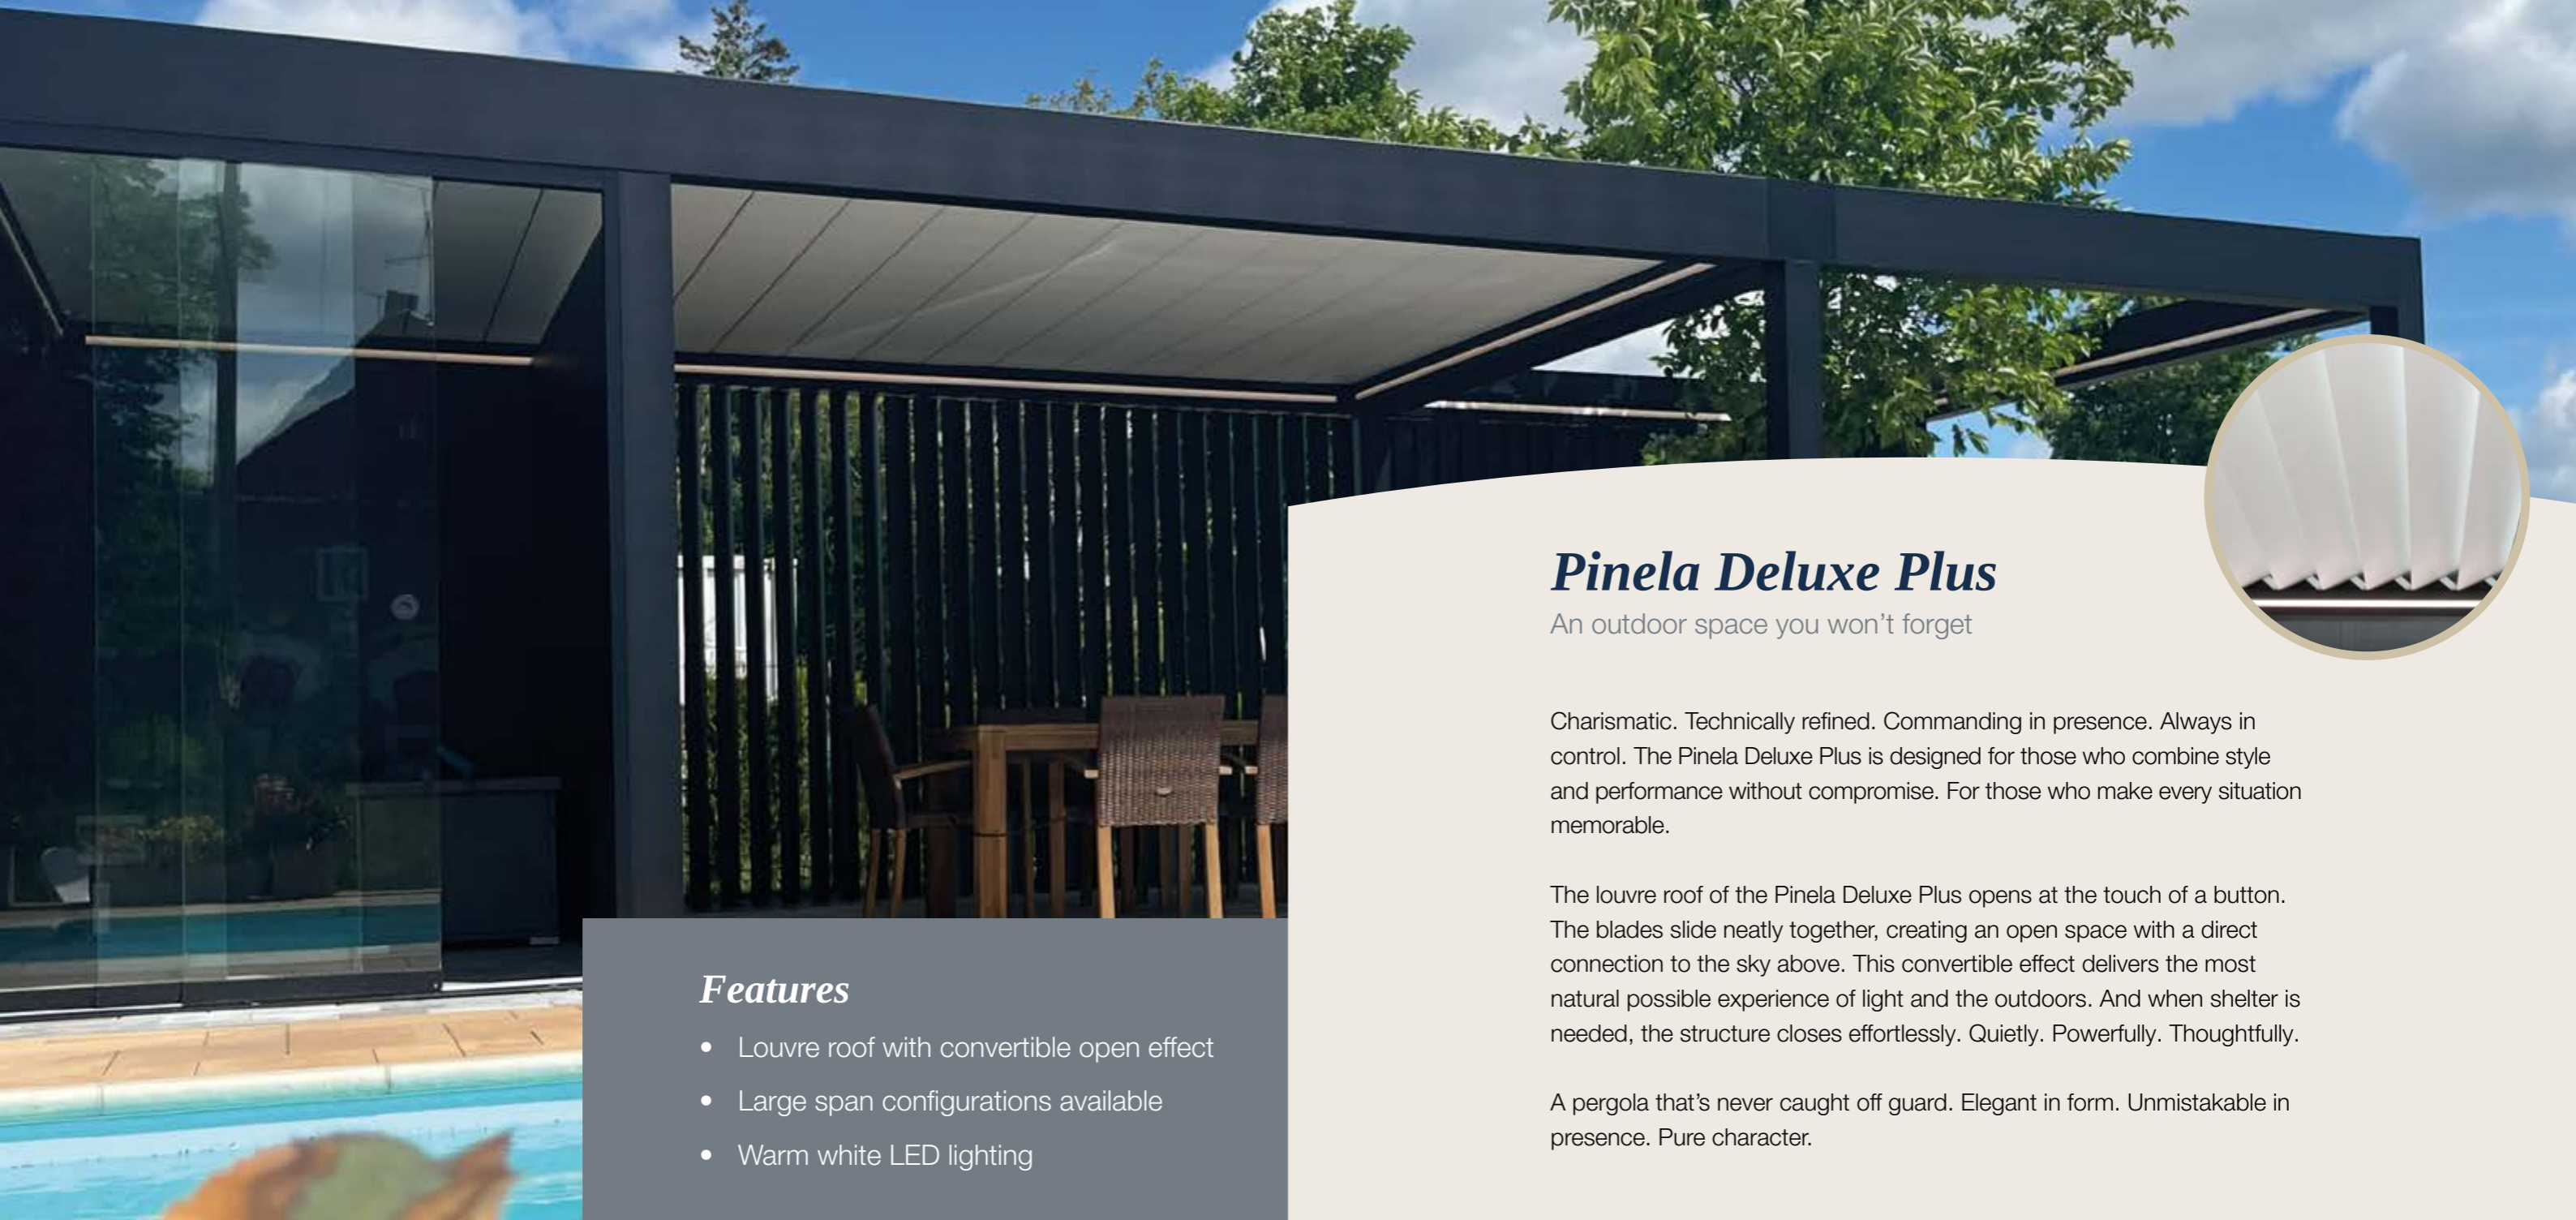

Features

- Louvre roof with convertible open effect
- Large span configurations available
- Warm white LED lighting

Pinela Deluxe Plus

An outdoor space you won't forget

Charismatic. Technically refined. Commanding in presence. Always in control. The Pinela Deluxe Plus is designed for those who combine style and performance without compromise. For those who make every situation memorable.

The louvre roof of the Pinela Deluxe Plus opens at the touch of a button. The blades slide neatly together, creating an open space with a direct connection to the sky above. This convertible effect delivers the most natural possible experience of light and the outdoors. And when shelter is needed, the structure closes effortlessly. Quietly. Powerfully. Thoughtfully.

A pergola that's never caught off guard. Elegant in form. Unmistakable in presence. Pure character.